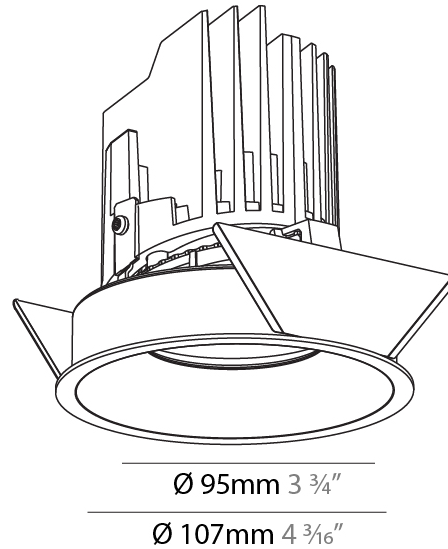

PHYSICAL

Shape: Round
Diameter (mm): 107
Diameter (in): 4 3/16
Height (mm): 112
Height (in): 4 7/16
Ceiling Thickness (mm): 10 / 12.5 / 15
Ceiling Thickness (in): 3/8 or 1/2 or 9/16
Min. Recessing Depth (mm): 130
Min. Recessing Depth (in): 5 1/8
Light Distribution: Adjustable / Downlight
Weight (kg): 0.452
Weight (lbs): 1
Fixture Finish: SSR / BKV / CWI / CRY / HAB / UFT / ITA / RUA / FTG / MYG / LOD / PUS / FRO / FUP / KIA / POP / BLS / SPG / MEY / GOH / GUM / CHC / COM / ABZ / JAG / OBR / MOS / ROR
Fixture Material: Aluminum Die Cast
Cut-out Measurements: 98mm / 3 7/8"

ELECTRICAL

Lamp Type: LED (Zhaga Standard)
Input Wattage (W): 13.2 / 16.5
Total Output Wattage (W): 12 / 14
Dimming: Tri-Mode (Non-Dimming and Phase Dimming (120Vac only) and 0-10V Dimming)
Driver Included: No
Driver Location: Recessed Housing
Driver Type: Constant Current - Universal
Driver Class: Class 2
Housing: See components
Input Voltage (V): 120 - 277
Constant Current (MA): 350

LED

Number of LEDs: 1
Color Temperature (°K): 2700 / 3000 / 3500 / 4000
Max. Delivered Lumen (lm): 790 / 880 / 950 / 970
Nominal Lumen (lm): 960 / 1070 / 1156 / 1180
CRI: >90 CRI
Efficiency (%): 88.5
Lamp Life (hrs): 50000

OPTICAL

Reflector°: 10
Adjustability: Rotational 355°; Tilt 10°

RATINGS AND CERTIFICATIONS

Certified By: Certified for North American Standards
IP rating: IP54