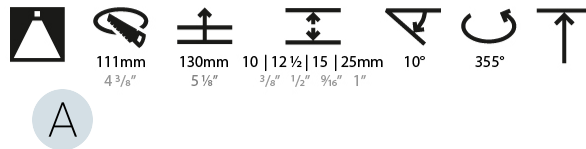

ELECTRICAL

Lamp Type: LED (Zhaga Standard)
Input Wattage (W): 13.2 / 16.5
Total Output Wattage (W): 12.1 / 14.7
Dimming: Tri-Mode (Non-Dimming and Phase Dimming (120Vac only) and 0-10V Dimming)
Driver Included: No
Driver Location: Recessed Housing
Driver Type: Constant Current - Universal
Driver Class: Class 2
Housing: See components
Input Voltage (V): 120 - 277
Constant Current (MA): 350

LED

Number of LEDs: 1
Color Temperature (°K): 2700 / 3000 / 3500 / 4000
Max. Delivered Lumen (lm): 850 / 950 / 1019 / 1040
Nominal Lumen (lm): 960 / 1070 / 1156 / 1180
CRI: >90 CRI
Efficiency (%): 88.5
Lamp Life (hrs): 50000
Upon Request: RGB-W Tunable White Special Color Temperature Special LED

OPTICAL

Reflector°: 10
Adjustability: Rotational 355°; Tilt 10°
Upon Request: Special Beam Angles

RATINGS AND CERTIFICATIONS

Zaneen Group Inc. © 2024, T 1800-388-3382, F 416-247-9319, www.zaneen.com
Certified By: Certified for North American Standards
Available for International specifications by adding "INT" at the end of the existing Model #. For assistance on 'custom' specifications, contact zteam@zaneen.com.
IP Rating: IP20
If a conflict occurs to supply the best product, we reserve the right to change specifications or materials without notice. The most recent specification sheets are found at zaneen.com