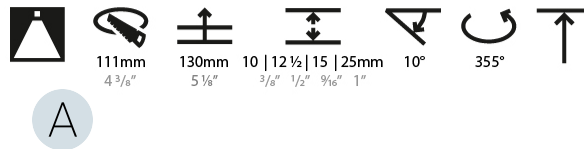

ELECTRICAL

Lamp Type: LED (Zhaga Standard)
Input Wattage (W): 13.2 / 16.5
Total Output Wattage (W): 12.1 / 14.7
Dimming: Tri-Mode (Non-Dimming and Phase Dimming (120Vac only) and 0-10V Dimming)
Driver Included: No
Driver Location: Recessed Housing
Driver Type: Constant Current - Universal
Driver Class: Class 2
Housing: See components
Input Voltage (V): 120 - 277
Constant Current (MA): 350

LED

Number of LEDs: 1
Color Temperature (°K): 2700 / 3000 / 3500 / 4000
Max. Delivered Lumen (lm): 850 / 950 / 1019 / 1040
Nominal Lumen (lm): 960 / 1070 / 1156 / 1180
CRI: >90 CRI
Efficiency (%): 88.5
Lamp Life (hrs): 50000
Upon Request: RGB-W Tunable White Special Color Temperature Special LED

OPTICAL

Reflector°: 10
Adjustability: Rotational 355°; Tilt 10°
Upon Request: Special Beam Angles

RATINGS AND CERTIFICATIONS

Zaneen Group Inc. © 2024, T 1800-388-3382, F 416-247-9319, www.zaneen.com
Certified By: Certified for North American Standards
Available for international specifications by adding "INT" at the end of the existing Model #. For assistance on 'custom' specifications, contact zteam@zaneen.com.
IP Rating: IP20
If a conflict effort to supply the best product, we reserve the right to change specifications or materials without notice. The most recent specification sheets are found at zaneen.com