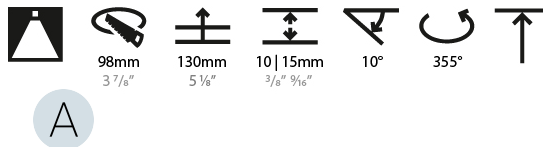

PHYSICAL

Shape: Round
Diameter (mm): 107
Diameter (in): 4 3/16
Height (mm): 112
Height (in): 4 7/16
Ceiling Thickness (mm): 10 / 12.5 / 15
Ceiling Thickness (in): 3/8 or 1/2 or 9/16
Min. Recessing Depth (mm): 130
Min. Recessing Depth (in): 5 1/8
Light Distribution: Adjustable / Downlight
Weight (kg): 0.452
Weight (lbs): 1
Fixture Finish: SSR / BKV / CWI / CRY / HAB / UFT / ITA / RUA / FTG / MYG / LOD / PUS / FRO / FUP / KIA / POP / BLS / SPG / MEY / GOH / GUM / CHC / COM / ABZ / JAG / OBR / MOS / ROR
Fixture Material: Aluminum Die Cast
Cut-out Measurements: 98mm / 3 7/8"

ELECTRICAL

Lamp Type: LED (Zhaga Standard)
Input Wattage (W): 13.2 / 16.5
Total Output Wattage (W): 12 / 14
Dimming: Tri-Mode (Non-Dimming and Phase Dimming (120Vac only) and 0-10V Dimming)
Driver Included: No
Driver Location: Recessed Housing
Driver Type: Constant Current - Universal
Driver Class: Class 2
Housing: See components
Input Voltage (V): 120 - 277
Constant Current (MA): 350

LED

Number of LEDs: 1
Color Temperature (°K): 2700 / 3000 / 3500 / 4000
Max. Delivered Lumen (lm): 790 / 880 / 950 / 970
Nominal Lumen (lm): 960 / 1070 / 1156 / 1180
CRI: >90 CRI
Efficiency (%): 88.5
Lamp Life (hrs): 50000

OPTICAL

Reflector°: 10
Adjustability: Rotational 355°; Tilt 10°

RATINGS AND CERTIFICATIONS

Certified By: Certified for North American Standards
IP rating: IP54