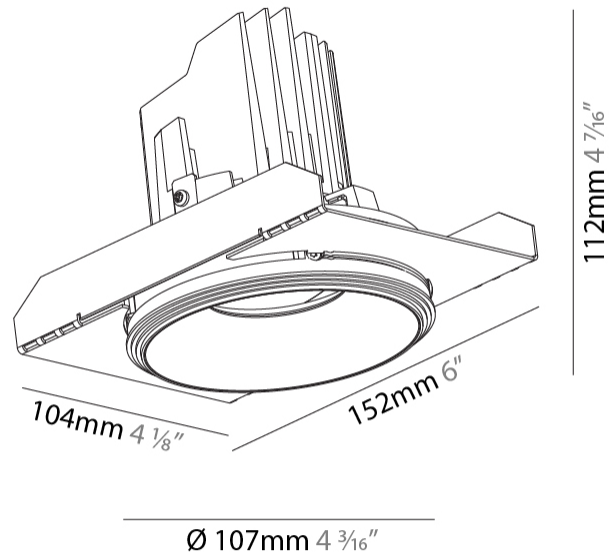

ELECTRICAL

Lamp Type: LED (Zhaga Standard)
Input Wattage (W): 13.2 / 16.5
Total Output Wattage (W): 12.1 / 14.7
Dimming: Tri-Mode (Non-Dimming and Phase Dimming (120Vac only) and 0-10V Dimming)
Driver Included: No
Driver Location: Recessed Housing
Driver Type: Constant Current - Universal
Driver Class: Class 2
Housing: See components
Input Voltage (V): 120 - 277
Constant Current (MA): 350

LED

Number of LEDs: 1
Color Temperature (°K): 2700 / 3000 / 3500 / 4000
Max. Delivered Lumen (lm): 850 / 950 / 1019 / 1040
Nominal Lumen (lm): 960 / 1070 / 1156 / 1180
CRI: >90 CRI
Efficiency (%): 88.5
Lamp Life (hrs): 50000
Upon Request: RGB-W Tunable White Special Color Temperature Special LED

OPTICAL

Reflector°: 10
Adjustability: Rotational 355°; Tilt 10°
Upon Request: Special Beam Angles

RATINGS AND CERTIFICATIONS

Zaneen Group Inc. © 2024, T 1800-388-3382, F 416-247-9319, www.zaneen.com
Certified By: Certified for North American Standards
Available for international specifications by adding "INT" at the end of the existing Model #. For assistance on 'custom' specifications, contact zteam@zaneen.com.
IP Rating: IP20
If a conflict effort to supply the best product, we reserve the right to change specifications or materials without notice. The most recent specification sheets are found at zaneen.com